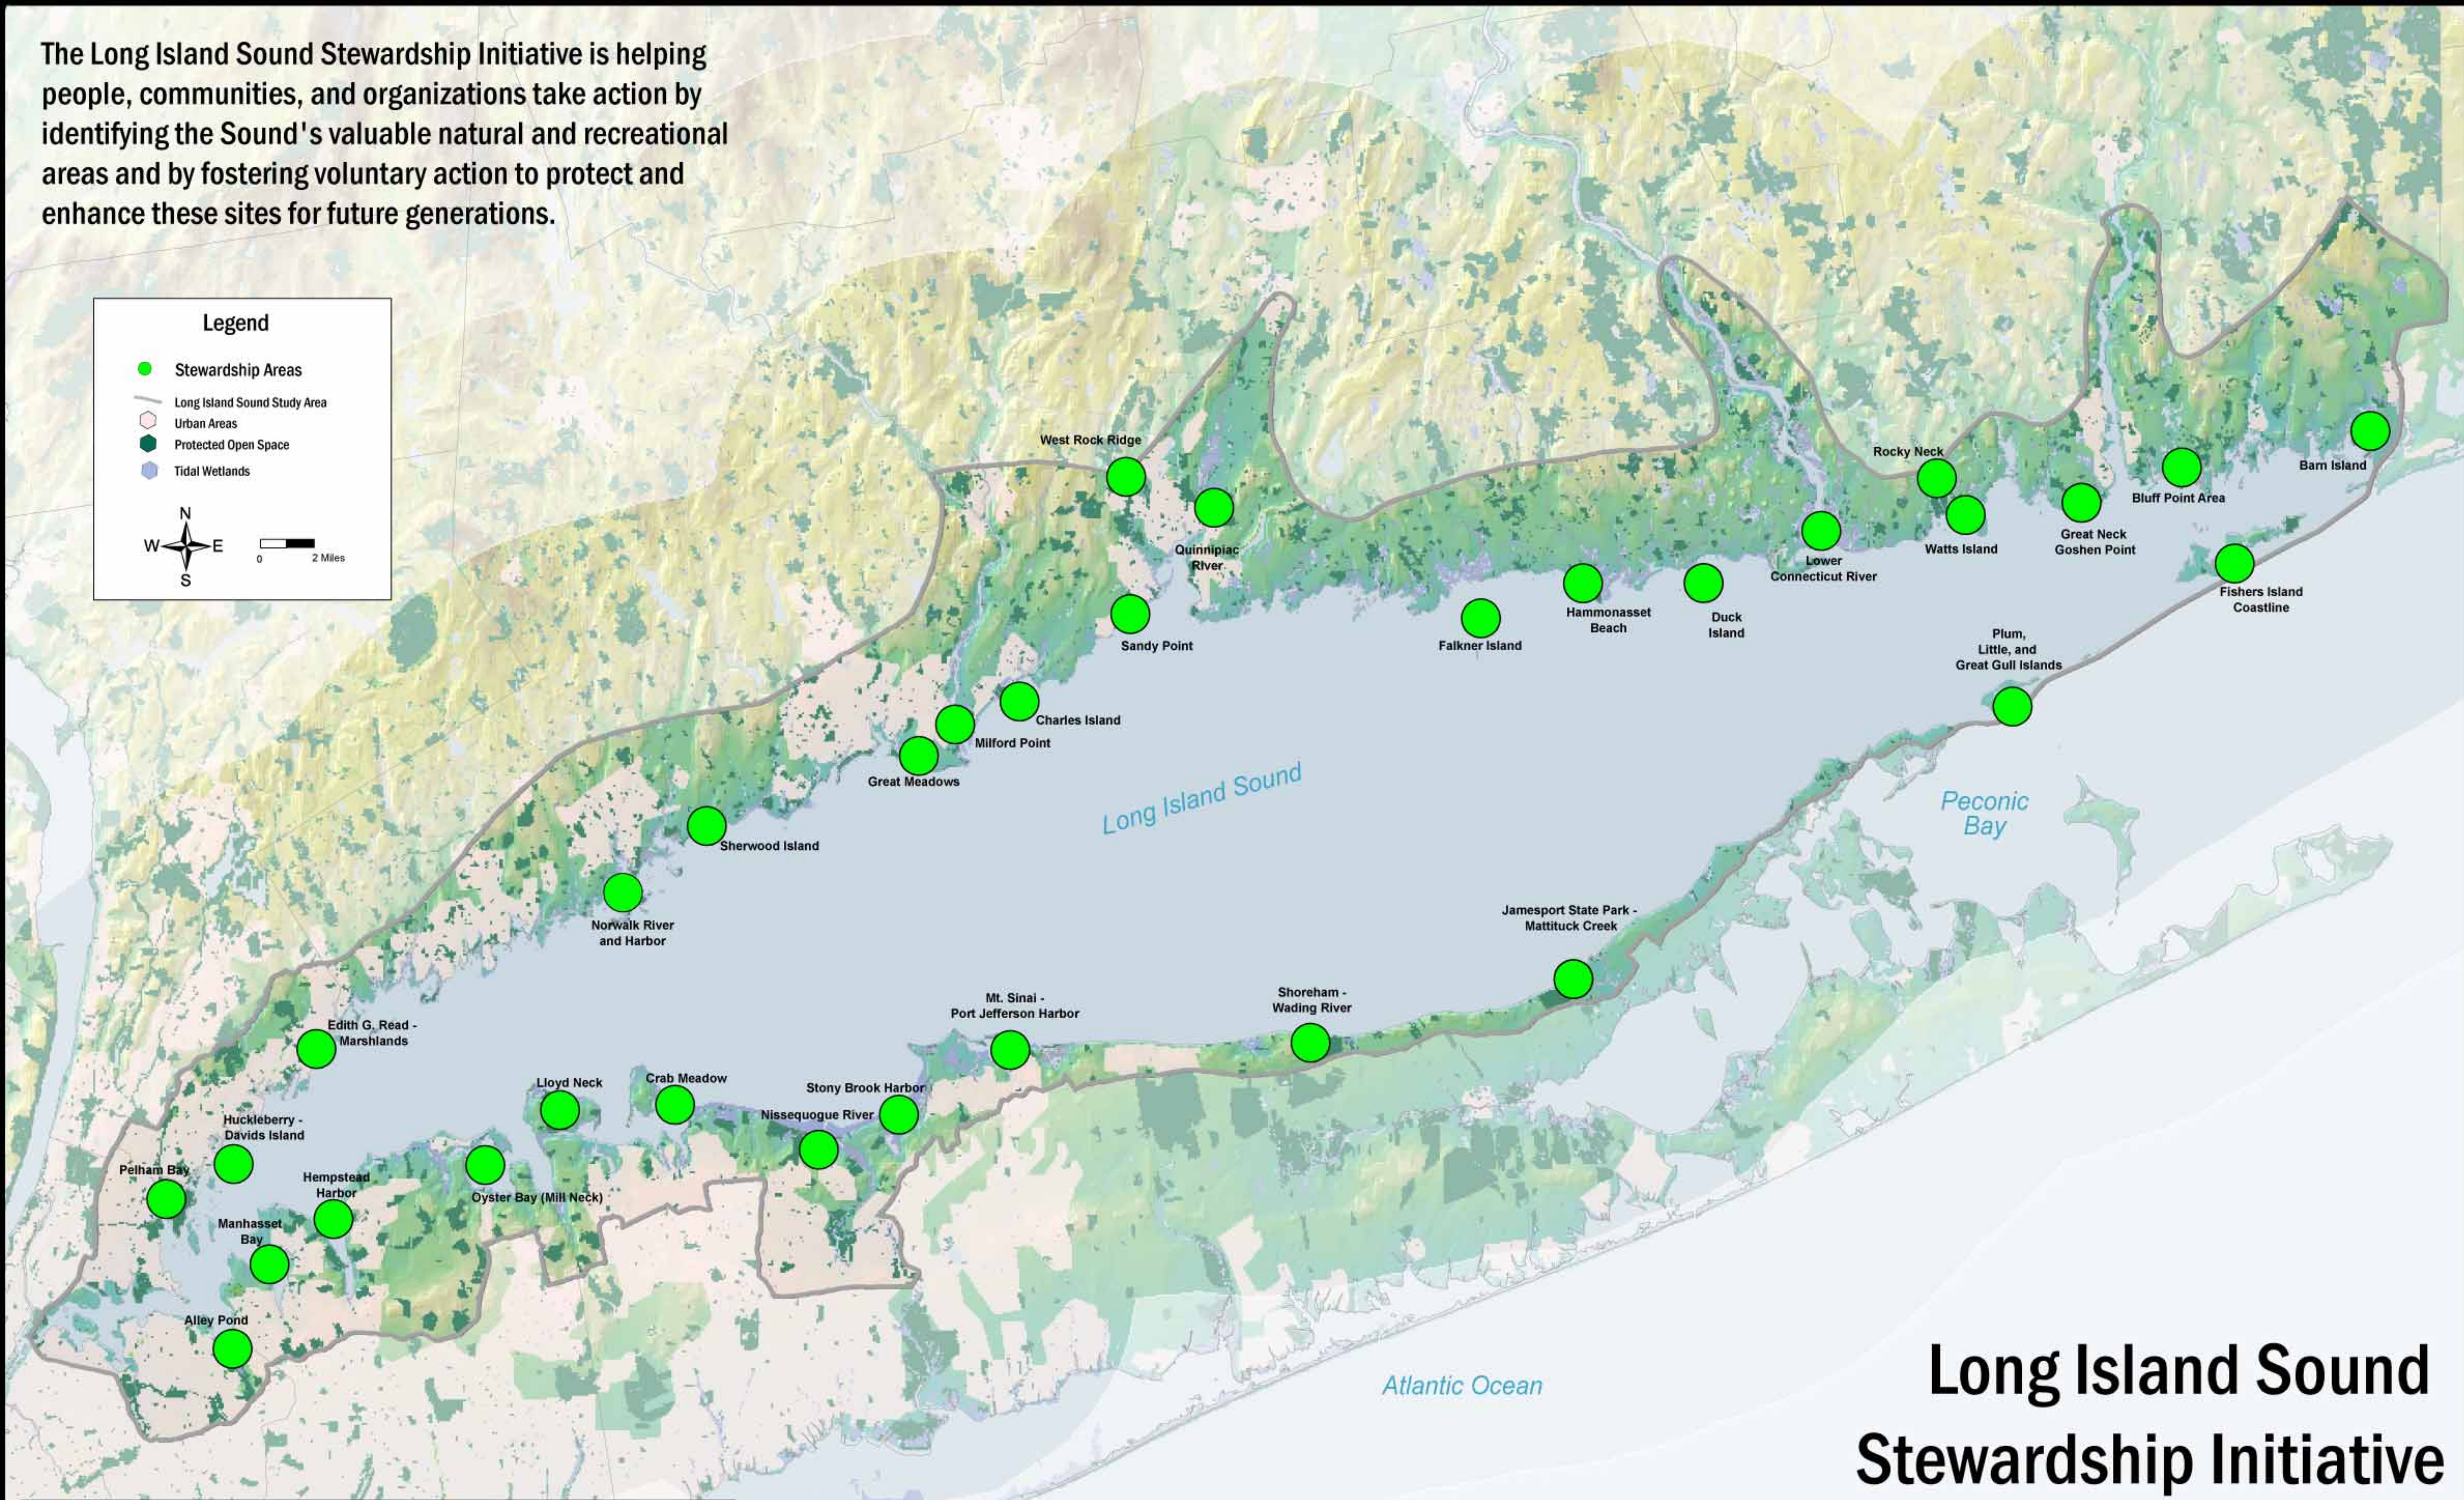

The Long Island Sound Stewardship Initiative is helping people, communities, and organizations take action by identifying the Sound's valuable natural and recreational areas and by fostering voluntary action to protect and enhance these sites for future generations.

**Legend**

- Stewardship Areas
- Long Island Sound Study Area
- Urban Areas
- Protected Open Space
- Tidal Wetlands

# Long Island Sound Stewardship Initiative Inaugural Stewardship Areas